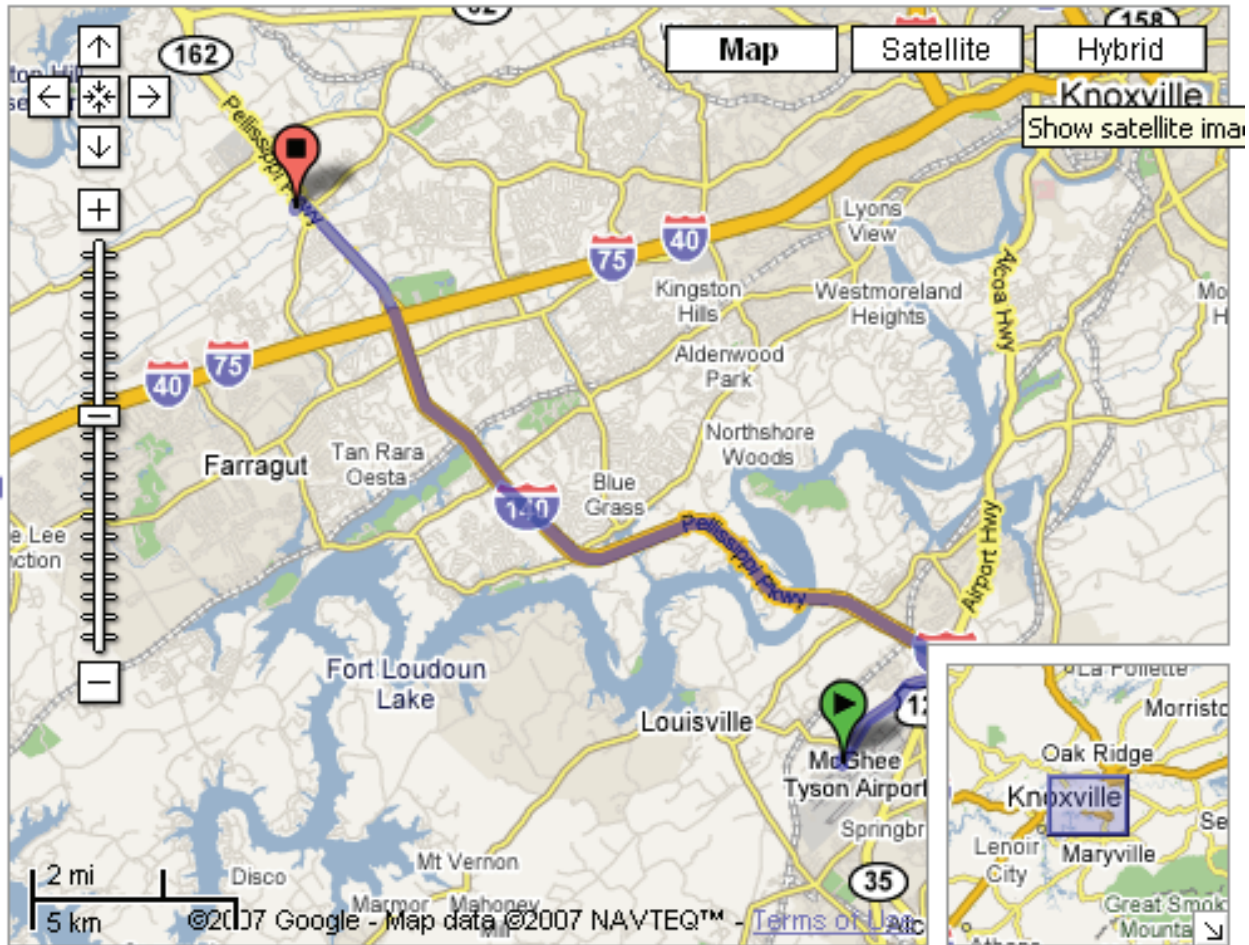

## Directions from McGhee Tyson Airport

1. Head northwest on French St toward Briscoe Dr
2. Turn right at Briscoe Dr
3. Continue straight onto Air Base Rd/TN-429
4. Turn left at Airport Hwy/Alcoa Hwy/US-129 N
5. Slight right to merge onto I-140 W
6. Slight right at TN-162
7. Turn left at Centerpoint Blvd