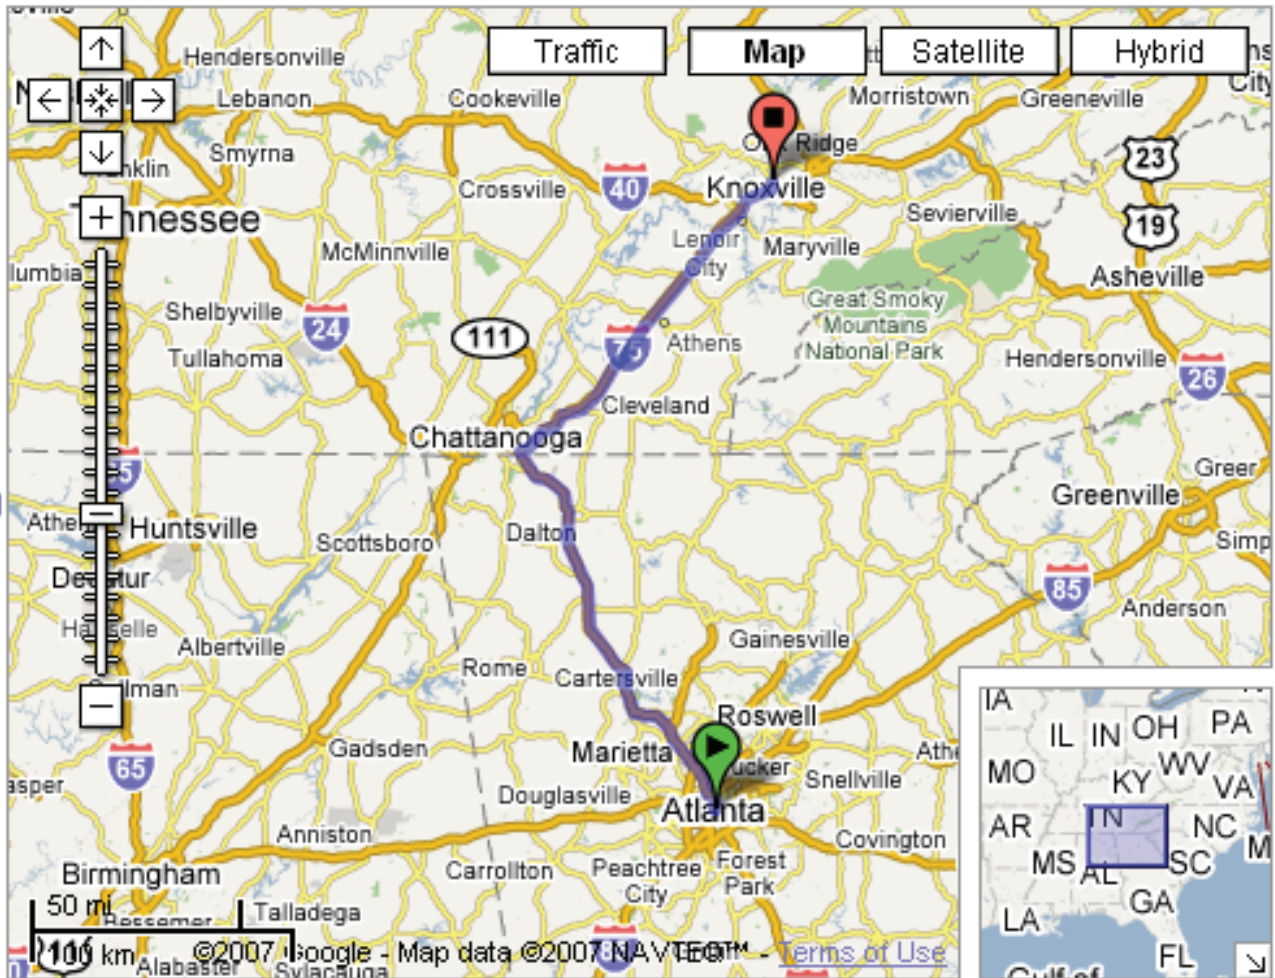

# Directions from Atlanta

1. Turn left onto the I-85 N/I-75 N ramp
2. Merge onto I-75 N  
Entering Tennessee
3. Take exit 374 for Lovell Rd/TN-131
4. Sharp left at Lovell Rd
5. Turn left at Centerpoint Blvd